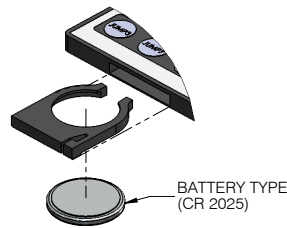

Increase Brightness	Decrease Brightness	Pause/Run	On/Off
Static red	Static green	Static blue	Static white
Static orange	Static light green	Static dark blue	Static milk-white
Static dark yellow	Static cyan	Static royal purple	Static pink-white
Static yellow	Static light blue	Static purple	Static green-white
Static light yellow	Static sky blue	Static brown	Static blue-white
Increase red	Increase green	Increase blue	Speed up
Decrease red	Decrease green	Decrease blue	Speed-down
DIY key 1	DIY key 2	DIY key 3	Automatic change
DIY key 4	DIY key 5	DIY key 6	Flash on and off
3 color "jump" change	7 color "jump" change	3 color "fade" change	7 color "fade" change