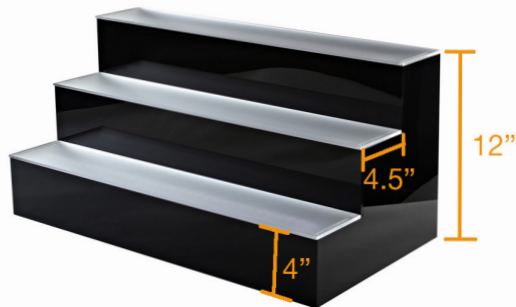

Model: _____ Item #: _____ Date: _____

Project: _____ Qty: _____ Approved By: _____

Lighted Liquor Display

Royal Series Underbar

Remote Control Button Guide

Increase Brightness	Decrease Brightness	Pause/Run	On/Off
Static red	Static green	Static blue	Static white
Static orange	Static light green	Static dark blue	Static milk-white
Static dark yellow	Static cyan	Static royal purple	Static pink-white
Static yellow	Static light blue	Static purple	Static green-white
Static light yellow	Static sky blue	Static brown	Static blue-white
Increase red	Increase green	Increase blue	Speed up
Decrease red	Decrease green	Decrease blue	Speed-down
DIY key 1	DIY key 2	DIY key 3	Automatic change
DIY key 4	DIY key 5	DIY key 6	Flash on and off
3 color "jump" change	7 color "jump" change	3 color "fade" change	7 color "fade" change