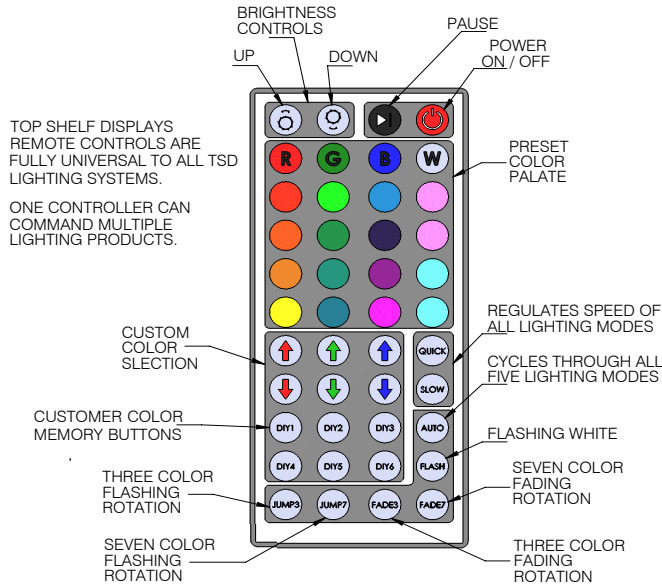

### Output:

- Red: 1.98 LM/LED, Wavelength: 633nm
- Blue: 1.56 LM/LED, Wavelength: 462nm
- Green: 7.41 LM/LED, Wavelength: 521nm
- Viewing Angle - 120 Degrees

## Product Compliance

- UL Listed
- LEDs are CE & RoHS certified

Model: \_\_\_\_\_ Item #: \_\_\_\_\_ Date: \_\_\_\_\_

Project: \_\_\_\_\_ Qty: \_\_\_\_\_ Approved By: \_\_\_\_\_

# Lighted Liquor Display

## Remote Control Button Guide

Increase Brightness	Decrease Brightness	Pause/Run	On/Off
Static red	Static green	Static blue	Static white
Static orange	Static light green	Static dark blue	Static milk-white
Static dark yellow	Static cyan	Static royal purple	Static pink-white
Static yellow	Static light blue	Static purple	Static green-white
Static light yellow	Static sky blue	Static brown	Static blue-white
Increase red	Increase green	Increase blue	Speed up
Decrease red	Decrease green	Decrease blue	Speed-down
DIY key 1	DIY key 2	DIY key 3	Automatic change
DIY key 4	DIY key 5	DIY key 6	Flash on and off
3 color "jump" change	7 color "jump" change	3 color "fade" change	7 color "fade" change